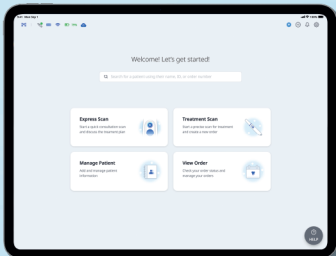

Patient Engagement

Let patients explore their scan images and understand their oral condition with ease.

Medit i900 Mobility & Medit Link Express

Build Your Digital Dentistry Journey

1st iPad-Native
Standalone App

Make Your Workflow Simple with Medit Link Express

A standalone app for iPad. Scan and send instantly, anytime, anywhere.

Create

Scan

Send

Medit Link Express

Ready Today, Smarter Tomorrow.

Ready out of the box with automatic updates and ongoing improvements.