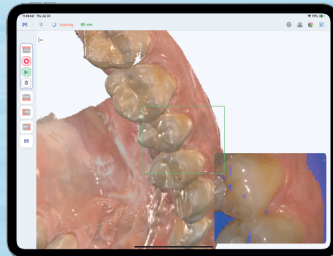

Patient Engagement

Let patients explore their scan images and understand their oral condition with ease.

Medit i900 Mobility & Medit Link Express

Build Your Digital Dentistry Journey

1st iPad-Native
Standalone App

Make Your Workflow Simple with Medit Link Express

A standalone app for iPad. Scan and send instantly, anytime, anywhere.

Create

Scan

Send

Medit Link Express

Ready Today, Smarter Tomorrow.

Ready out of the box with automatic updates and ongoing improvements.