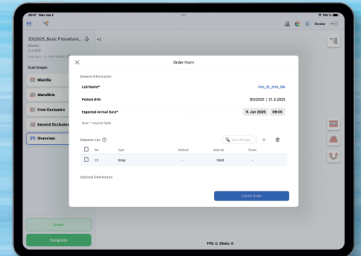

Make Your Workflow Simple with Medit Link Express

A standalone app for iPad. Scan and send instantly, anytime, anywhere.

Create

Scan

Send

Medit Link Express

Ready Today, Smarter Tomorrow.

Ready out of the box with automatic updates and ongoing improvements.